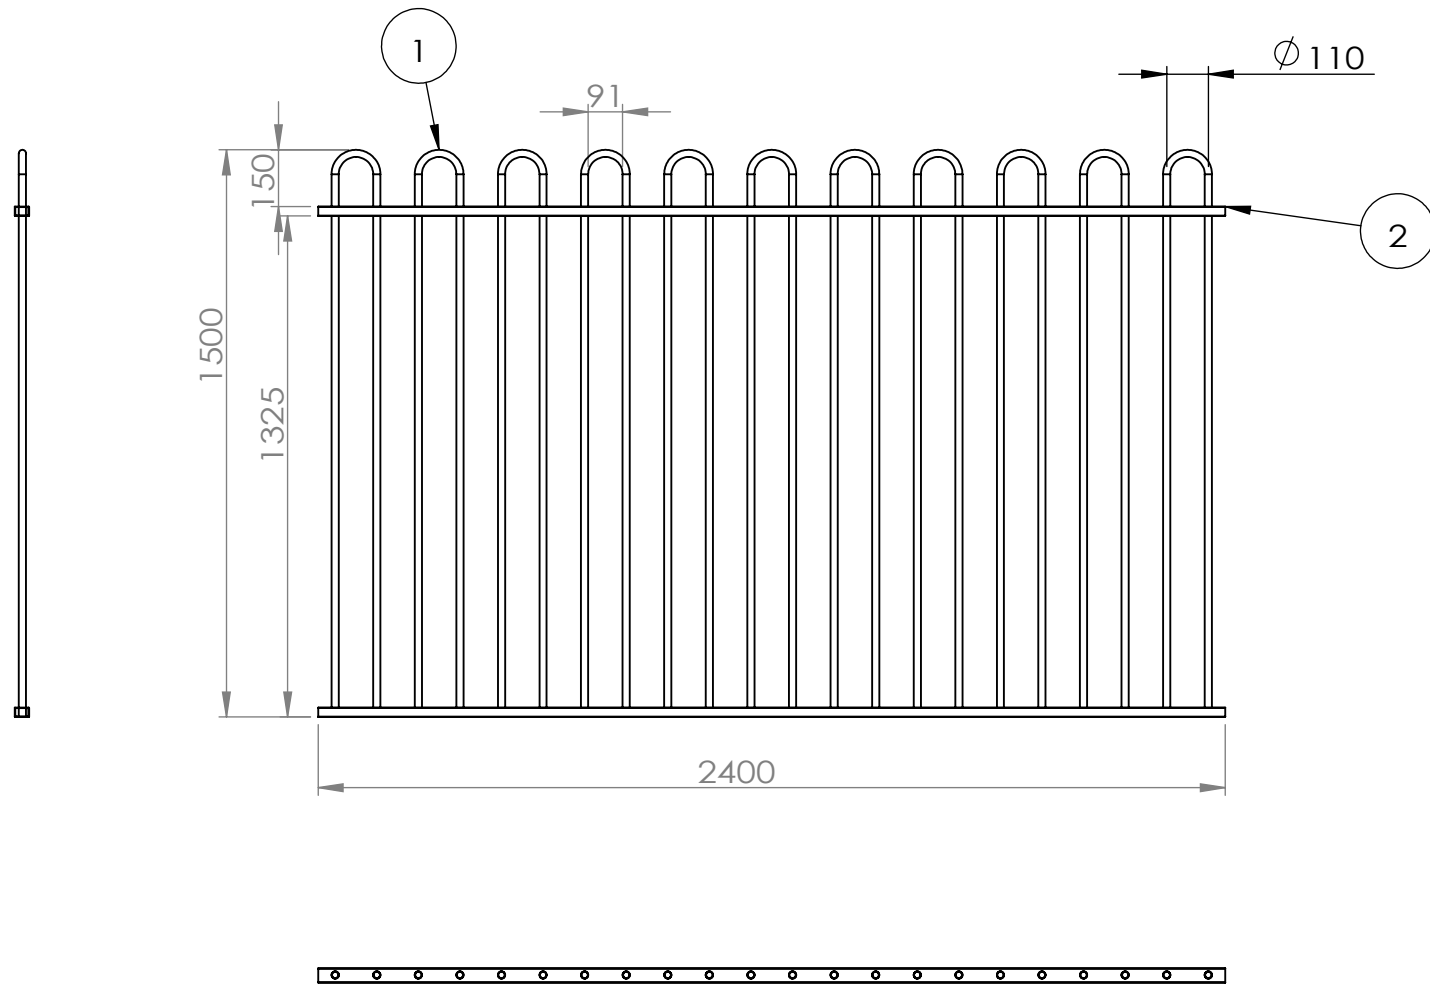

Loop Top Railing 2400 x 1500

ITEM NO.	PART NUMBER	DESCRIPTION	QTY
1	11201	Aluminium 19*1.2*3062.7mm	11
2	11302	Aluminium 38*25*1.6*2400mm	2

- GENERAL NOTES:**
- 1.UNLESS OTHERWISE SPECIFIED DIMENSIONS ARE MM.
 - 2.ALL DIMENSIONS ARE BEFORE ANY FINISHING OR COATING.
 - 3.ALL DIMENSIONS ARE ± 1 MM(UNLESS OTHERWISE NOTED).
 - 4.Drawings are for reference only, and if there is any change, consult with management